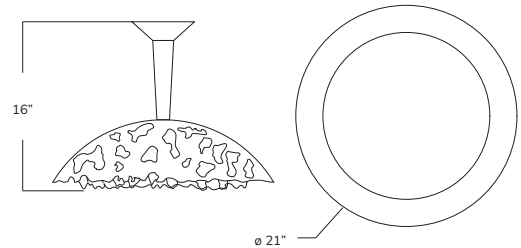

LTZ626

DIAMETER 21"

HEIGHT* 16"

*Overall height can be adjusted as needed.

ELECTRICAL

Four E12 base LED bulbs up to 40W
UL Listed
Patent Pending

WWW.GASPAREASARO.COM 251 E 60TH STREET NEW YORK, NY 10022 212.759.3999 GA@GASPAREASARO.COM