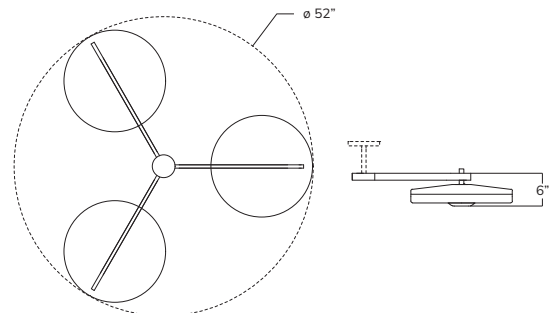

GASPARE ASARO

MILAN NEW YORK

IRIS N.3 CEILING LIGHT

The Iris N.3 ceiling light is designed around three expansive acrylic shades with hand carved glass centers. This versatile fixture can be installed on a stem or as a flush mount. For more configurations see the Iris, Iris Piccolo, Iris N.2 and Iris N.5.

Starting at \$10,500 for standard finishes.
Starting at \$11,550 for premium finishes.

LEAD TIME
10-12 weeks plus shipping.

CUSTOMIZATION
Each fixture is hand crafted in Italy and can be customized in size, layout and number of shades. Available in any of our 10 finishes and 8 enamel colors. Compatible with our carved glass. Can be installed as a flush mount or on a stem.

LTZ900C

| | | |
|-----------------|------------|--|
| DIAMETER | 52" | ELECTRICAL |
| HEIGHT* | minimum 6" | Nine E12 base LED bulbs up to 40W UL Listed Patent Pending |

*Stem height as requested.

WWW.GASPAREASARO.COM 251 E 60TH STREET NEW YORK, NY 10022 212.759.3999 GA@GASPAREASARO.COM