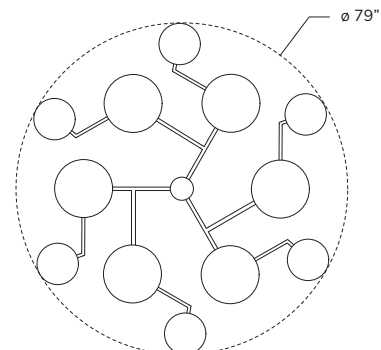

GASPARE ASARO

MILAN NEW YORK

NUVOLA CEILING LIGHT

The expansive Nuvola chandelier features three branching arms which come together to create a spiral design meant to create a feeling of movement. The twelve shades of variable size and height are fitted with our glass handblown in Murano.

LTZ907

DIAMETER 79"

HEIGHT* 9"

*Overall height can be adjusted as needed.

ELECTRICAL

Twenty-four E12 base LED bulbs up to 40W
UL Listed
Patent Pending

WWW.GASPAREASARO.COM 251 E 60TH STREET NEW YORK, NY 10022 212.759.3999 GA@GASPAREASARO.COM