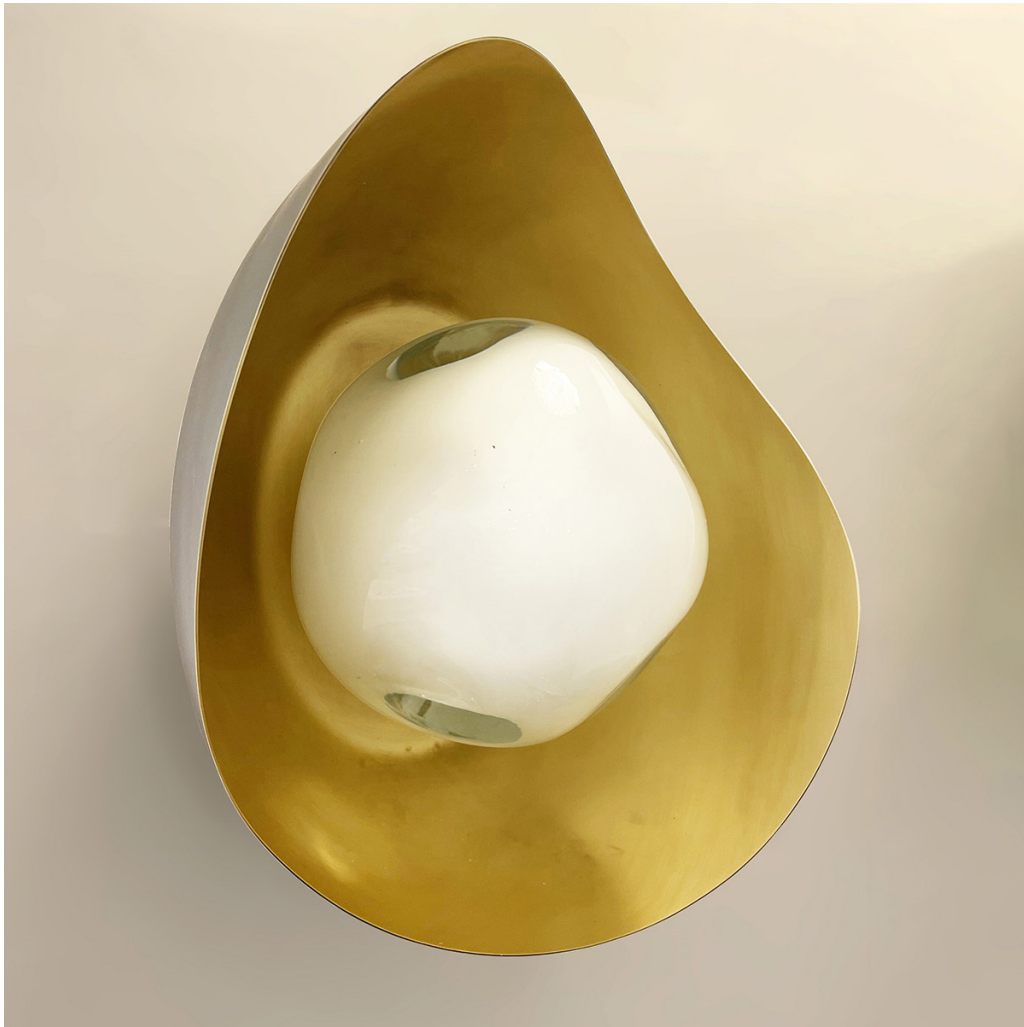

GASPARE ASARO

MILAN NEW YORK

PERLA WALL LIGHT

The Perla wall light features an organic brass shell nestling our Sfera glass handblown in Tuscany. Can also be installed as a flush mount ceiling light. See the Perla Mini for the smaller version and the Perla Grande for the larger version.

Starting at \$1,900 for standard finishes.
Starting at \$2,200 for premium finishes.

LEAD TIME
10–12 weeks plus shipping.

CUSTOMIZATION
Each fixture is hand crafted in Italy and is available in any of our 10 finishes and 8 enamel colors. Compatible with our Sfera glass.

LTZ811

WIDTH	8.5"	ELECTRICAL
DEPTH	6.5"	One E12 base LED bulbs up to 40W
HEIGHT	11"	UL Listed Patent Pending