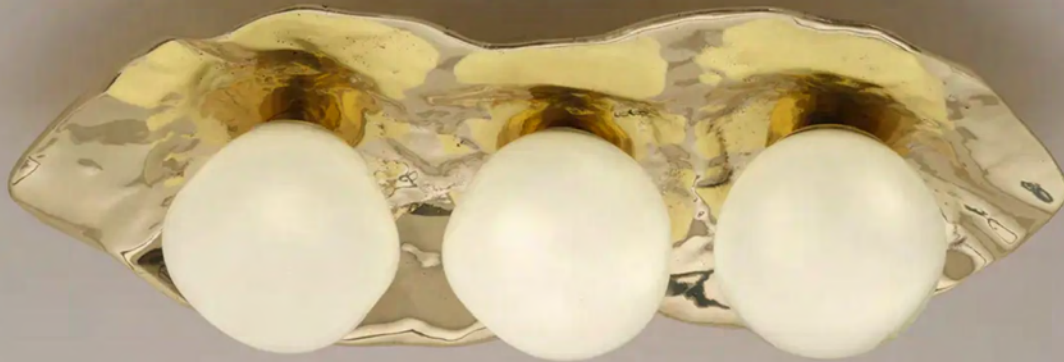

GASPARE ASARO

MILAN NEW YORK

SHELL

CEILING LIGHT

The Shell ceiling light is forged from brass to create an organic shell nestling three of our handblown Sfera glasses made in Murano.

Starting at \$3,600 for standard finishes.

Starting at \$3,900 for premium finishes.

LEAD TIME

10–12 weeks plus shipping.

CUSTOMIZATION

Each fixture is hand crafted in Italy and is available in any of our 10 finishes and 8 enamel colors. Compatible with our Sfera glass.

LTZ1014

WIDTH	23"
DEPTH	10"
HEIGHT*	6"

**Height can be dropped by adding a stem.*

ELECTRICAL

Three E12 base LED bulbs up to 40W
UL Listed
Patent Pending