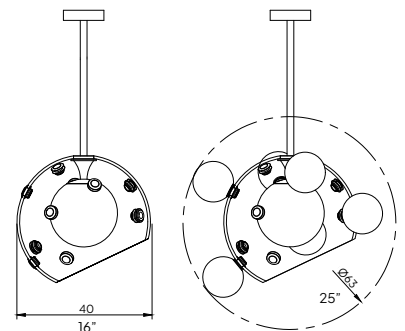

LTZAR24C

DIAMETER	16"–25"
HEIGHT	40"
DROP MINIMUM	20"

Diameter and height will vary depending on the number of accent globes.

ELECTRICAL

One E26 base LED bulb up to 40W

UL Listed

Patent Pending

WWW.GASPAREASARO.COM 251 E 60TH STREET NEW YORK, NY 10022 212.759.3999 GA@GASPAREASARO.COM