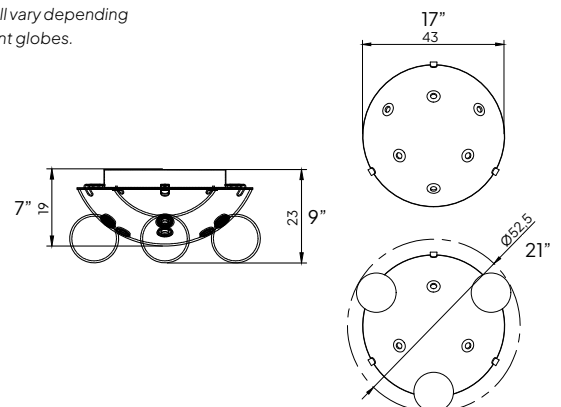

ELECTRICAL

Three E12 base LED bulbs up to 40W
UL Listed
Patent Pending

Diameter and height will vary depending on the number of accent globes.