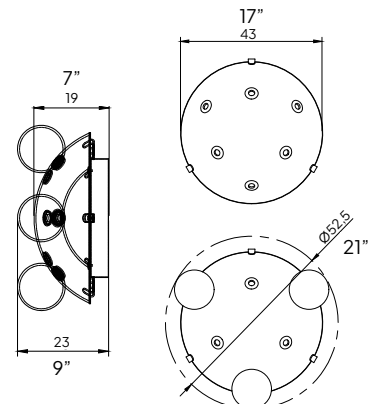

HEIGHT 17" - 21"

Diameter and depth will vary depending on the number and size of accent globes.

ELECTRICAL

Three E12 base LED bulbs up to 40W

UL Listed

Patent Pending

WWW.GASPAREASARO.COM 251 E 60TH STREET NEW YORK, NY 10022 212.759.3999 GA@GASPAREASARO.COM