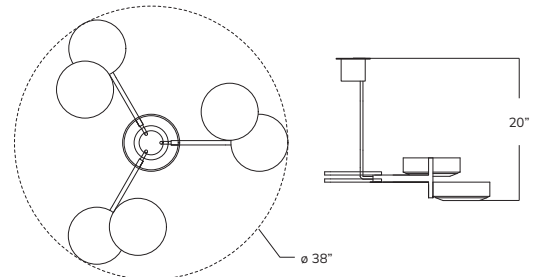

GASPARE ASARO

MILAN NEW YORK

ECLISSI - CARVED GLASS

CEILING LIGHT

The Eclissi ceiling light is designed around three pairs of eclipsing shades bound by a series of brass rings and a distinctive triple stem. See the Eclissi Grande ceiling light for the larger ten light version.

LTZ543B

DIAMETER 38"

HEIGHT* 20"

*Overall height can be adjusted as needed.
10" minimum height.

ELECTRICAL

Six E12 base LED bulbs up to 40W
UL Listed
Patent Pending

WWW.GASPAREASARO.COM 251 E 60TH STREET NEW YORK, NY 10022 212.759.3999 GA@GASPAREASARO.COM