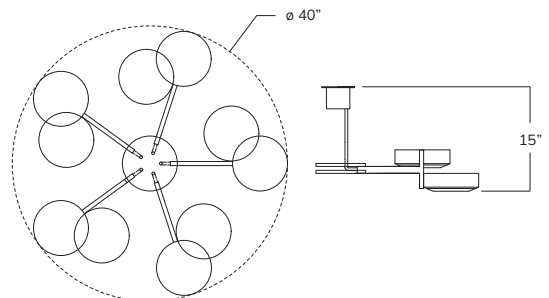

LTZ732

DIAMETER 40"

HEIGHT* 15"

*Overall height can be adjusted as needed.
10" minimum height

ELECTRICAL

Ten E12 base LED bulbs up to 40W
UL Listed
Patent Pending

WWW.GASPAREASARO.COM 251 E 60TH STREET NEW YORK, NY 10022 212.759.3999 GA@GASPAREASARO.COM