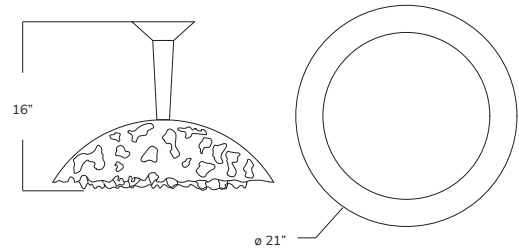

GASPARE ASARO

MILAN NEW YORK

ETNA N.21

PENDANT LIGHT

Blending sculpture and design, the N.21 is the largest fixture of the Etna series with an expansive glass shade composed of dozens of crystal elements sources in Tuscany. The organic cast brass shell culminates in a polished stem and canopy. See the Etna N.10 and Etna N.15 for additional sizes.

LTZ626

DIAMETER 21"

HEIGHT* 16"

*Overall height can be adjusted as needed.

ELECTRICAL

Four E12 base LED bulbs up to 40W
UL Listed
Patent Pending

WWW.GASPAREASARO.COM 251 E 60TH STREET NEW YORK, NY 10022 212.759.3999 GA@GASPAREASARO.COM