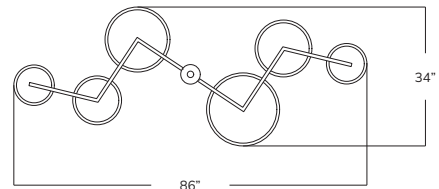

GASPARE ASARO

MILAN NEW YORK

GEOMETRIA SOSPESA

CEILING LIGHT

Translated in English to "Suspended Geometry", the Geometria Sospesa ceiling light plays with the notion of lines and shapes. The concept is brought to life by its distinctive winding frame with six variable size shades at staggered heights.

Starting at \$ 13,500 for standard finishes.

Starting at \$ 14,800 for premium finishes.

LEAD TIME

10-12 weeks plus shipping.

May be available for quick ship in 6 weeks or under.

CUSTOMIZATION

Each fixture is hand crafted in Italy and can be customized in size, layout and number of shades. Available in any of our 10 finishes and 8 enamel colors. Compatible with our Murano bubble glass and Murano frosted glass. Can be installed as a flush mount or on a stem.

L TZ286

WIDTH	86"	ELECTRICAL
DEPTH	34"	Sixteen E12 base LED bulbs up to 40W
HEIGHT*	11"	UL Listed
		Patent Pending

*Overall height can be adjusted as needed. 9" minimum height.

WWW.GASPAREASARO.COM 251 E 60TH STREET NEW YORK, NY 10022 212.759.3999 GA@GASPAREASARO.COM