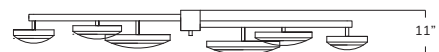

Starting at \$ 13,500 for standard finishes.

Starting at \$ 14,800 for premium finishes.

LEAD TIME

10-12 weeks plus shipping.

May be available for quick ship in 6 weeks or under.

CUSTOMIZATION

Each fixture is hand crafted in Italy and can be customized in size, layout and number of shades. Available in any of our 10 finishes and 8 enamel colors. Compatible with our Murano bubble glass and Murano frosted glass. Can be installed as a flush mount or on a stem.

L TZ286

WIDTH	86"	ELECTRICAL
DEPTH	34"	Sixteen E12 base LED bulbs up to 40W
HEIGHT*	11"	UL Listed
		Patent Pending

*Overall height can be adjusted as needed. 9" minimum height.

WWW.GASPAREASARO.COM 251 E 60TH STREET NEW YORK, NY 10022 212.759.3999 GA@GASPAREASARO.COM