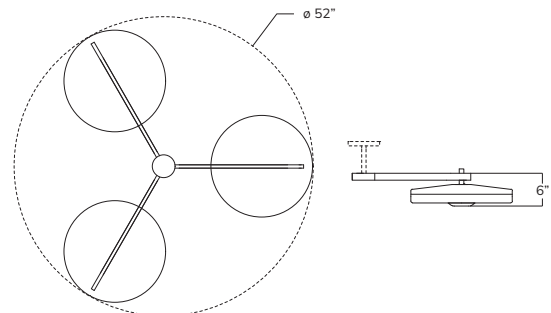

GASPARE ASARO

MILAN NEW YORK

IRIS N.3

CEILING LIGHT

The Iris N.3 ceiling light is designed around three expansive acrylic shades with hand carved glass centers. This versatile fixture can be installed on a stem or as a flush mount. For more configurations see the Iris, Iris Piccolo, Iris N.2 and Iris N.5.

Starting at \$ 11,800 for standard finishes.

Starting at \$ 12,900 for premium finishes.

LEAD TIME

10-12 weeks plus shipping.

CUSTOMIZATION

Each fixture is hand crafted in Italy and can be customized in size, layout and number of shades. Available in any of our 10 finishes and 8 enamel colors. Compatible with our carved glass. Can be installed as a flush mount or on a stem.

LTZ900C

DIAMETER	52"	ELECTRICAL	Nine E12 base LED bulbs up to 40W UL Listed Patent Pending
HEIGHT*	minimum 6"		

*Stem height as requested.

WWW.GASPAREASARO.COM 251 E 60TH STREET NEW YORK, NY 10022 212.759.3999 GA@GASPAREASARO.COM