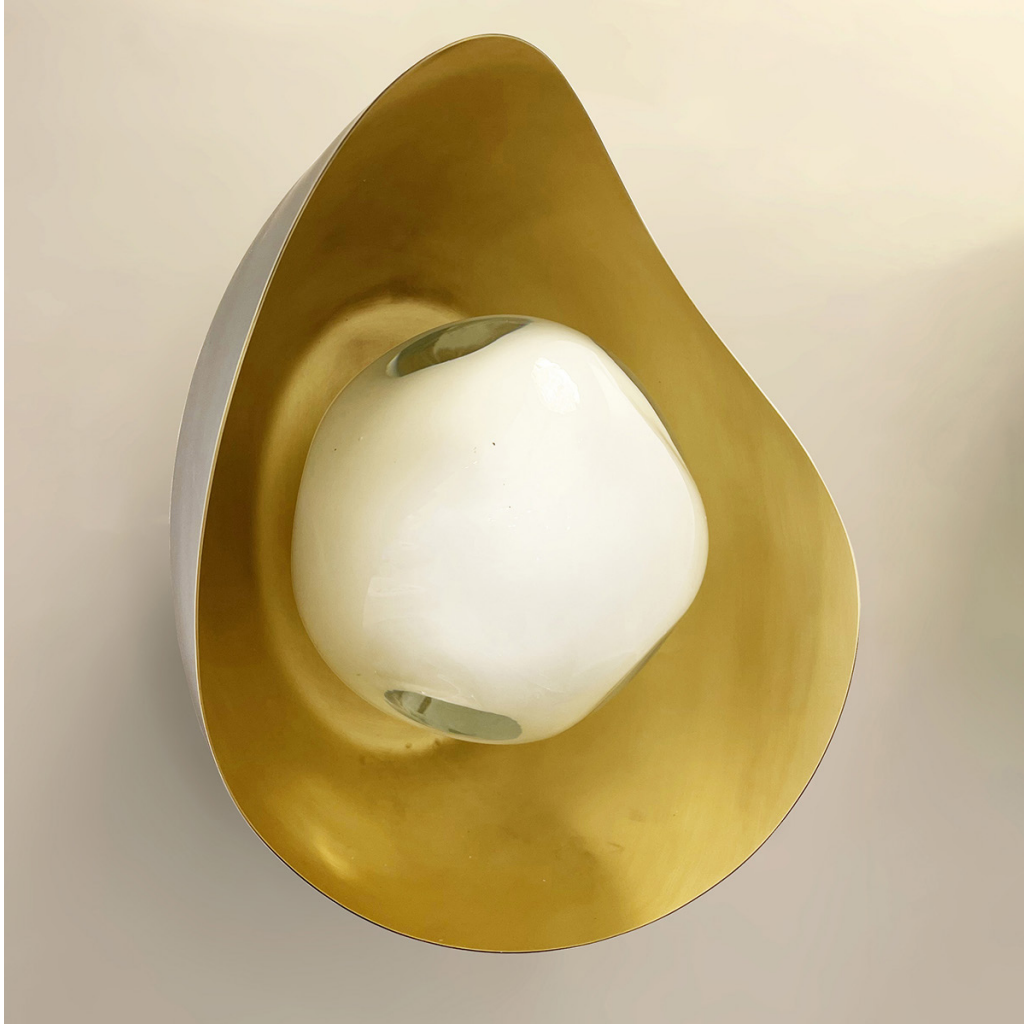

GASPARE ASARO

MILAN NEW YORK

PERLA

WALL LIGHT

The Perla wall light features an organic brass shell nestling our Sfera glass handblown in Tuscany. Can also be installed as a flush mount ceiling light. See the Perla Mini for the smaller version and the Perla Grande for the larger version.

Starting at \$ 2,200 for standard finishes.

Starting at \$ 2,500 for premium finishes.

LEAD TIME

10-12 weeks plus shipping.

CUSTOMIZATION

Each fixture is hand crafted in Italy and is available in any of our 10 finishes and 8 enamel colors. Compatible with our Sfera glass.

LTZ811

WIDTH	8.5"	ELECTRICAL
DEPTH	6.5"	One E12 base LED bulbs up to 40W
HEIGHT	11"	UL Listed
		Patent Pending