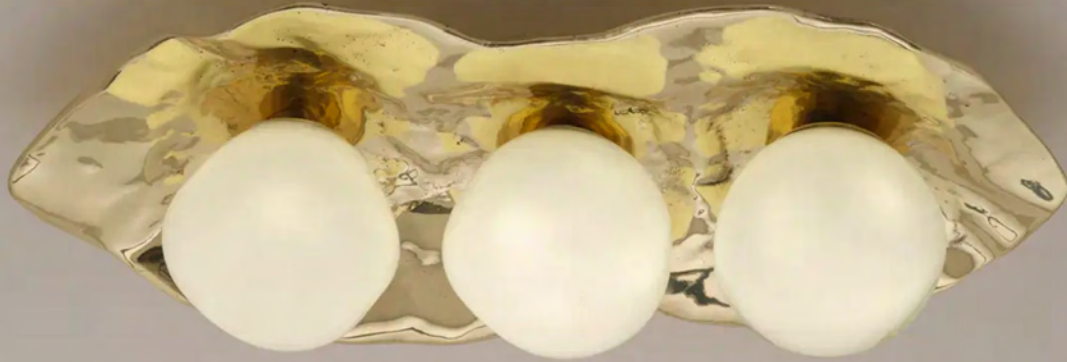

GASPARE ASARO

MILAN NEW YORK

SHELL

CEILING LIGHT

The Shell ceiling light is forged from brass to create an organic shell nestling three of our handblown Sfera glasses made in Murano.

*Starting at \$ 3,800 for standard finishes.
Starting at \$ 4,200 for premium finishes.*

LEAD TIME

10–12 weeks plus shipping.

CUSTOMIZATION

Each fixture is hand crafted in Italy and is available in any of our 10 finishes and 8 enamel colors. Compatible with our Sfera glass.

LTZ1014

WIDTH	23"
DEPTH	10"
HEIGHT*	6"

*Height can be dropped by adding a stem.

ELECTRICAL

Three E12 base LED bulbs up to 40W
UL Listed
Patent Pending