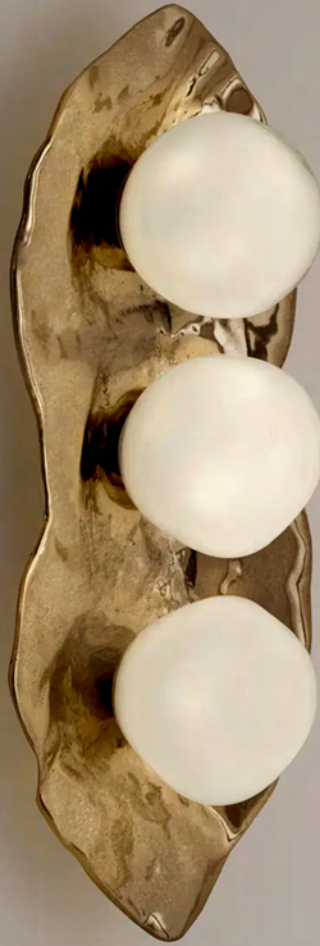

GASPARE ASARO

MILAN NEW YORK

SHELL

WALL LIGHT

The Shell ceiling light is forged from brass to create an organic shell nestling three of our handblown Sfera glasses made in Murano.

Starting at \$ 3,800 for standard finishes.

Starting at \$ 4,200 for premium finishes.

LEAD TIME

10-12 weeks plus shipping.

CUSTOMIZATION

Each fixture is hand crafted in Italy and is available in any of our 10 finishes and 8 enamel colors. Compatible with our Sfera glass.

LTZ1014

WIDTH	10"	ELECTRICAL
DEPTH	6"	Three E12 base LED bulbs up to 40W
HEIGHT	23"	UL Listed
		Patent Pending